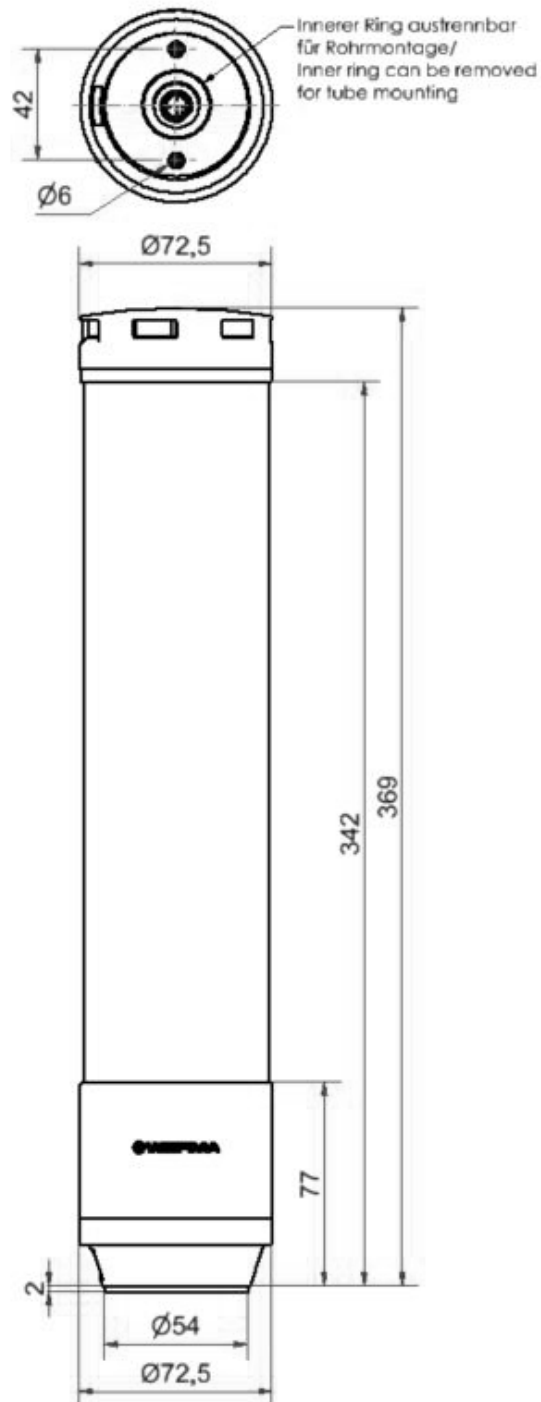

Completely pre-assembled Signal Towers / eSIGN
eSIGN IO-Link 15 Segments with Siren BK

DRAWING

! For additional installation and mounting information, refer to the appropriate user guide at www.werma.com. This printed copy is for information only and is subject to alteration.