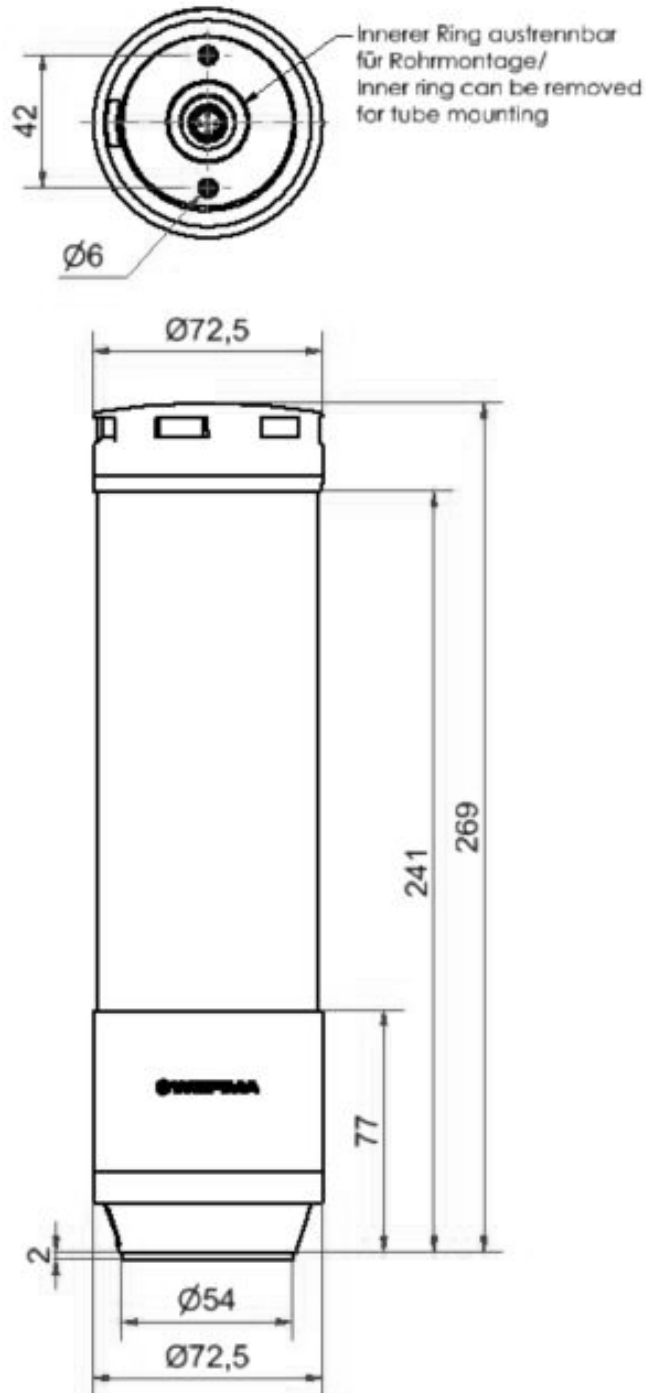

Completely pre-assembled Signal Towers / eSIGN
eSIGN IO-Link 9 Segments with Siren BK

DRAWING

! For additional installation and mounting information, refer to the appropriate user guide at www.werma.com. This printed copy is for information only and is subject to alteration.