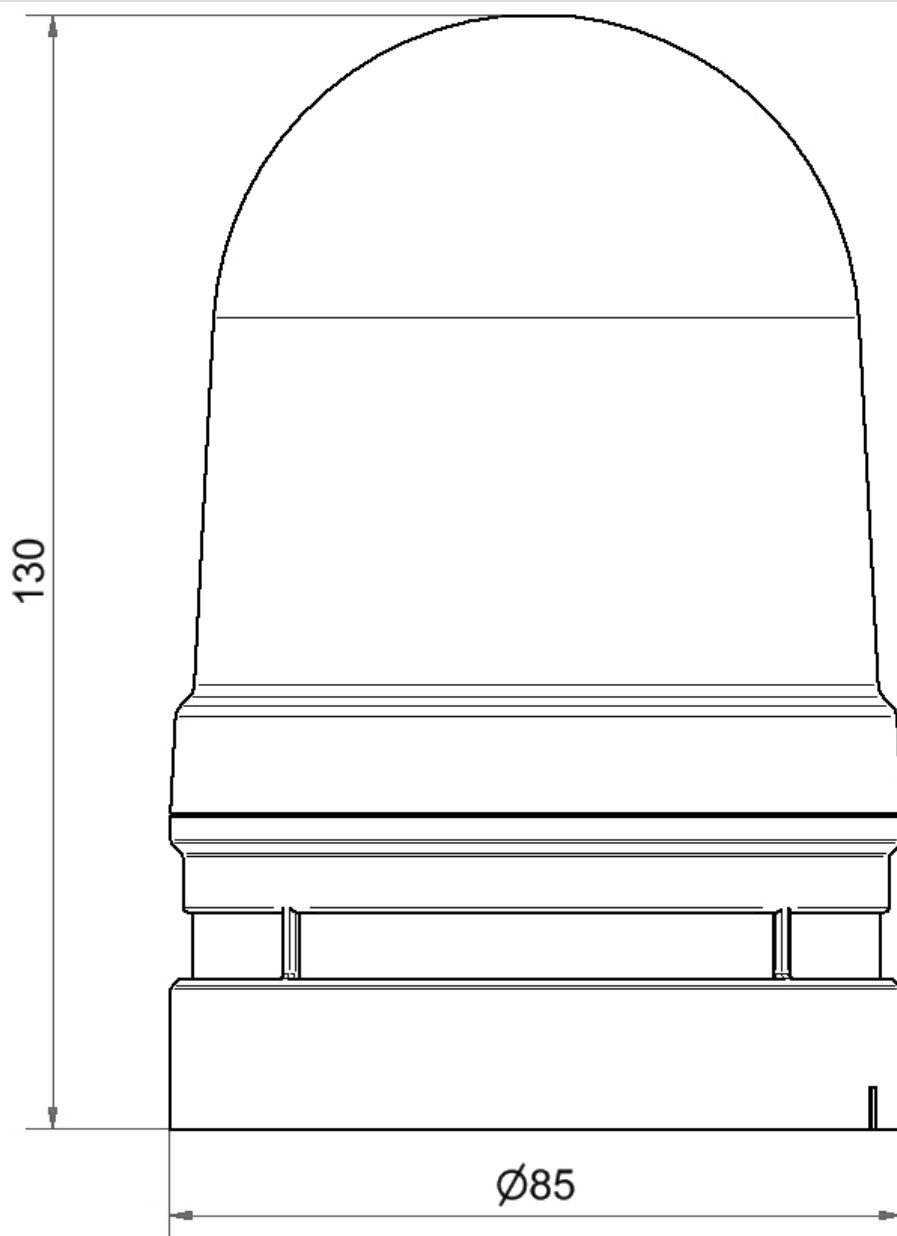

Midi / EvoSIGNAL

Midi TwinLIGHT Combi 115-230VAC YE

DRAWING

For additional installation and mounting information, refer to the appropriate user guide at www.werma.com. This printed copy is for information only and is subject to alteration.