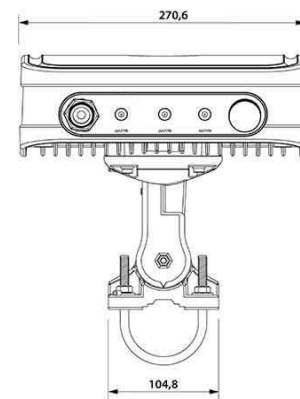

DIMENSIONS

HEADQUARTER:

Wireless Instruments sp. z o.o.

ul. Kościuszki 27

52-116 Iwiny

POLAND

sales@quwireless.com

tel 1. +48 601 366 369

tel 2. +48 577 667 761

www.quwireless.com