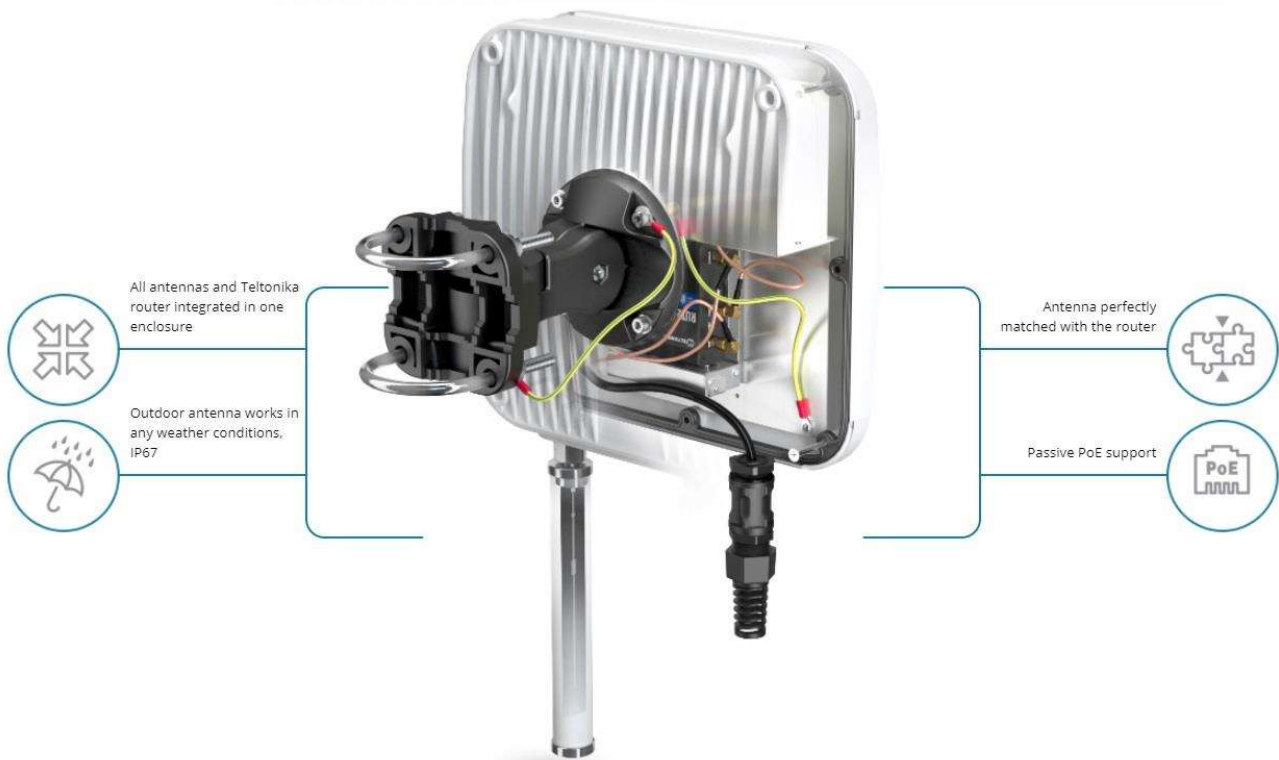

QuMax for RUT240/230

**INTEGRATED OUTDOOR MULTI BAND HIGH POWER LTE DIRECTIONAL ANTENNA +
OUTDOOR WI-FI OMNI ANTENNA + PLACE TO INSTALL TELTONIKA RUT240 OR 230
(ALL-IN-ONE)**

QuMAX offers the most powerful directional LTE antenna of all QuWireless antennas. It is dedicated to connections with long distance to base station. It is designed to have Teltonika RUT240 or RUT230 router installed inside IP67 enclosure. It is the first choice for fixed installations in industrial environment. It has embedded also outdoor Wi-Fi omni antennas.

NOTE: For RUT230 one LTE antenna is unplugged.

OUTDOOR

Use Teltonika router wherever you want

ANTENNA

Maximize your signal with QuWireless antennas

SOLUTION

Plug Teltonika router and you are good to go