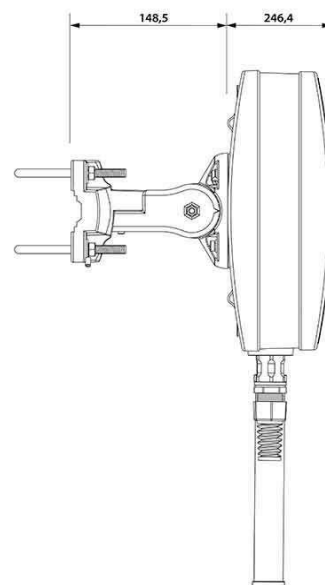

DIMENSIONS

HEADQUARTER:

Wireless Instruments sp. z o.o.

ul. Kościuszki 27

52-116 Iwiny

POLAND

sales@quwireless.com

tel 1. +48 601 366 369

tel 2. +48 577 667 761

www.quwireless.com