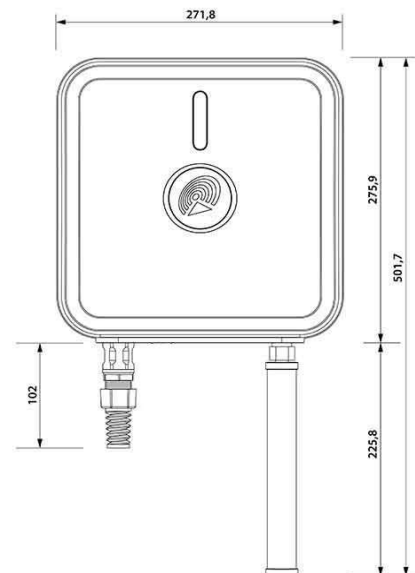

MATERIALS	ABS, aluminum, PTFE, Fiberglass
INGRESS PROTECTION	IP67
DIMENSIONS	272 x 276 x 96 mm 10.71 x 10.87 x 3.78 inch
WEIGHT	1.8 kg 3.97 lbs
OPERATING TEMPERATURE	From -40°C to 75°C From -40°F to 167°F

[RUT240 Datasheet](#)

[RUT240 User Manual](#)

[RUT240 Quick Start Guide](#)

DIMENSIONS

HEADQUARTER:

Wireless Instruments sp. z o.o.

ul. Kościuszki 27

52-116 Iwiny