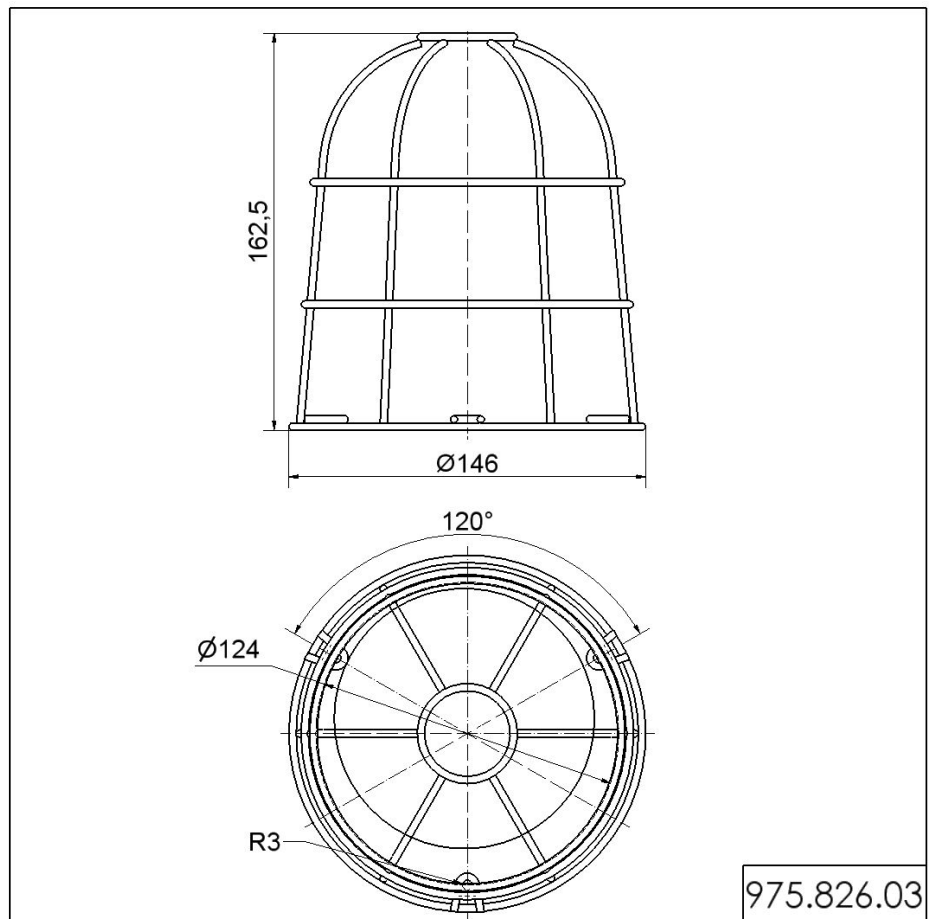

DRAWING

! For additional installation and mounting information, refer to the appropriate user guide at www.werma.com. This printed copy is for information only and is subject to alteration.