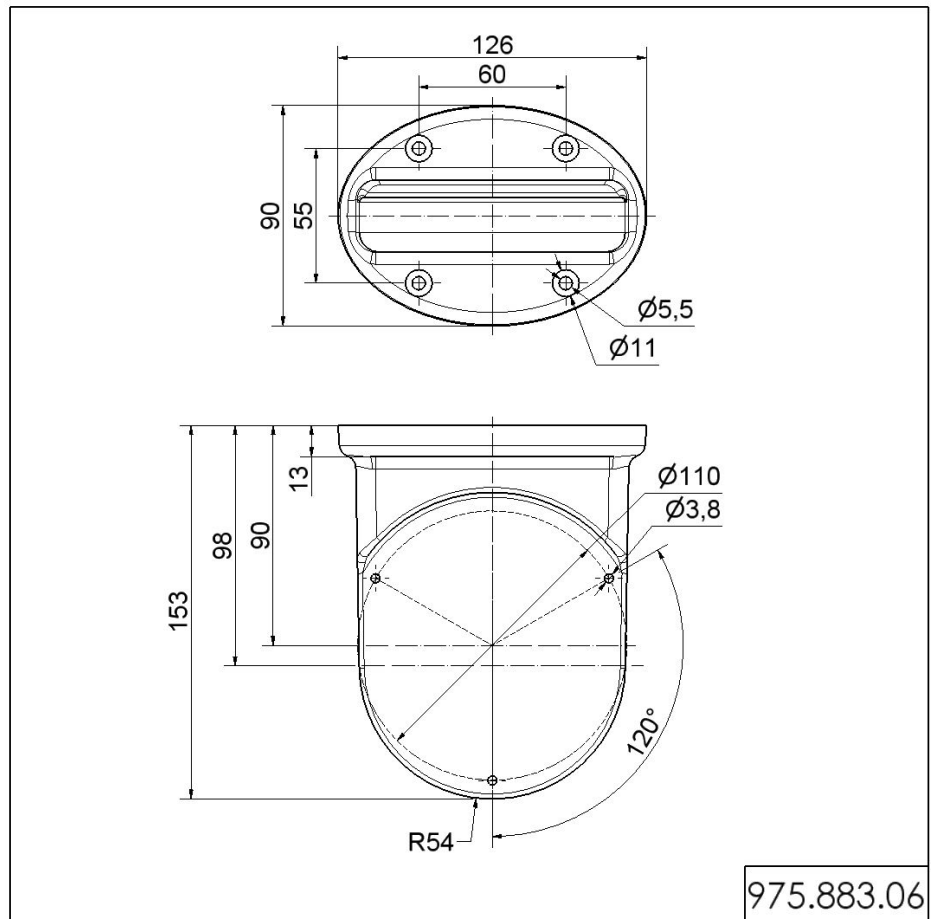

LED-Permanent Light 280 / Accessories
Bracket BK

Part No.: 975.883.06

MECHANICAL DATA

Length	153 mm
Width	126 mm
Height	90 mm
Materials	PC/ABS
Housing colour	Black
Weight with packaging	146 g
Product weight	146 g

DRAWING

! For additional installation and mounting information, refer to the appropriate user guide at www.werma.com. This printed copy is for information only and is subject to alteration.