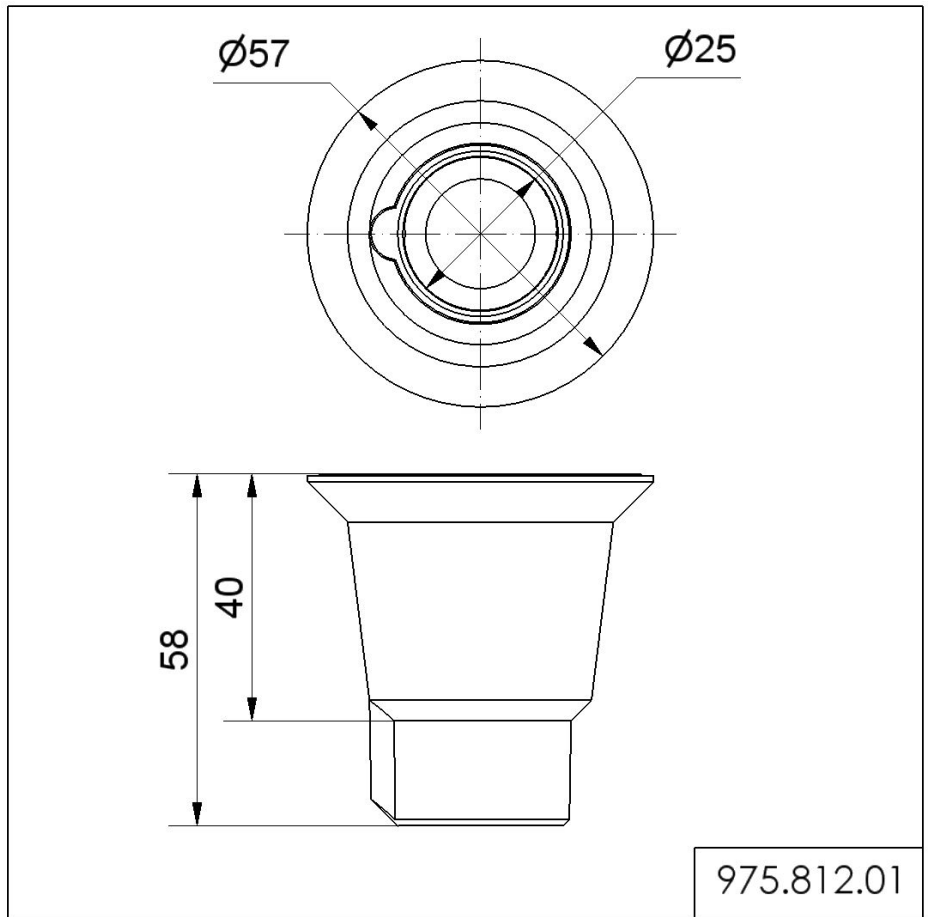

DRAWING

! For additional installation and mounting information, refer to the appropriate user guide at www.werma.com. This printed copy is for information only and is subject to alteration.