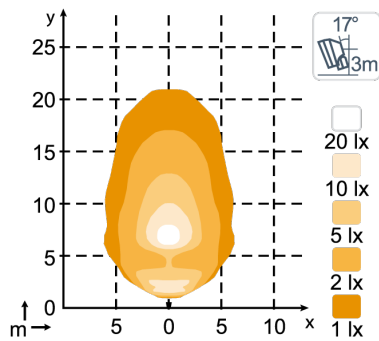

## KEY FEATURES

- Compact
- Operational lumens output: 1400lm (24V)
- Vertical or pendant mounting

**LIGHT PATTERNS**

**N25 Halogen  
Wide Flood**

**N25 Halogen  
Flood**

**N25 Halogen  
High Beam**

**N25 Halogen  
Low Beam**

**DRAWINGS**