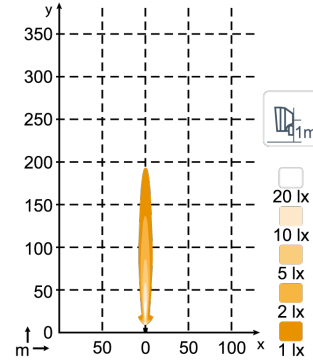

**N25 Halogen
High Beam**