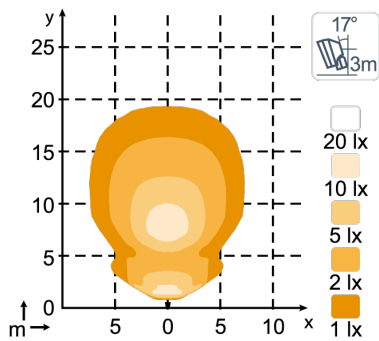

LIGHT PATTERNS

**N25 Halogen
Wide Flood**