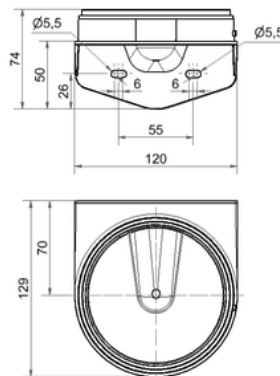

DRAWING

! For additional installation and mounting information, refer to the appropriate user guide at www.werma.com. This printed copy is for information only and is subject to alteration.