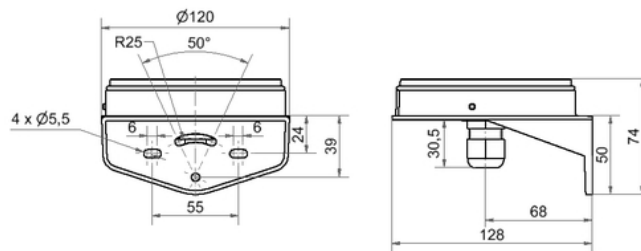

EvoSIGNAL / EvoSIGNAL Accessories
Maxi Ángulo Rosca de cable GY

Part No.: 262.700.06

MECHANICAL DATA	
Width	120 mm
Height	74 mm
Materials	PC/ABS
Housing colour	Gray
Protection category	IP66
Cable entry	Screwed cable gland
Cable entry minimum	d = 8 mm
Cable entry maximum	d = 12 mm
Tension relief	Present (conforms to VDI)
Type of fixing	Wall mounting
Working temperature minimum	-30°C
Working temperature maximum	+60°C
Weight with packaging	122 g
Product weight	114 g

ELECTRICAL DATA	
Pollution degree	3

DRAWING

! For additional installation and mounting information, refer to the appropriate user guide at www.werma.com. This printed copy is for information only and is subject to alteration.