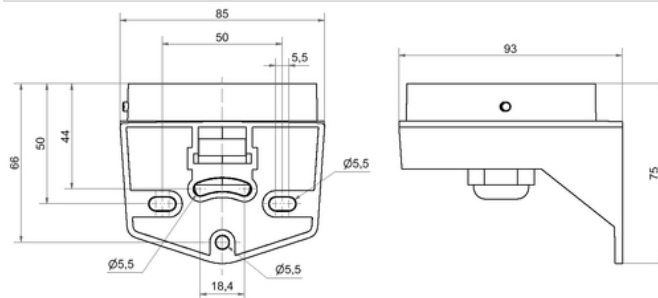

EvoSIGNAL / EvoSIGNAL Accessories
Midi Ángulo Rosca de cable GY

Part No.: 261.700.06

MECHANICAL DATA	
Length	93 mm
Width	85 mm
Height	75 mm
Materials	PC/ABS
Housing colour	Gray
Protection category	IP66
Cable entry	Screwed cable gland
Cable entry minimum	d = 8 mm
Cable entry maximum	d = 12 mm
Tension relief	Present (conforms to VDI)
Type of fixing	Wall mounting
Working temperature minimum	-30°C
Working temperature maximum	+60°C
Weight with packaging	105 g
Product weight	95 g

ELECTRICAL DATA	
Pollution degree	3

DRAWING

! For additional installation and mounting information, refer to the appropriate user guide at www.werma.com. This printed copy is for information only and is subject to alteration.