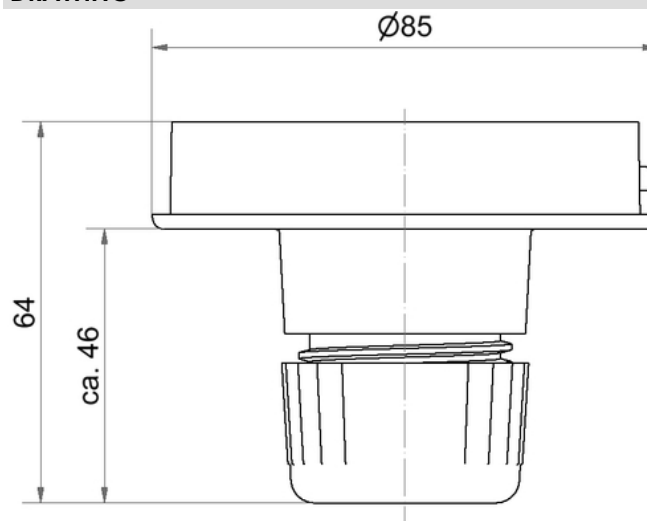

DRAWING

For additional installation and mounting information, refer to the appropriate user guide at www.werma.com. This printed copy is for information only and is subject to alteration.