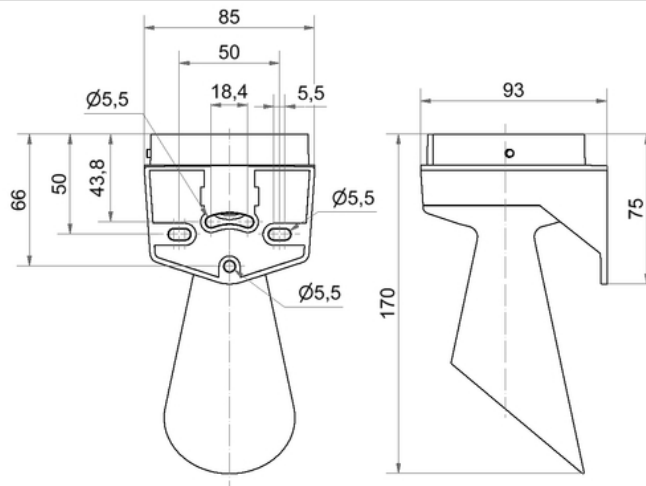

EvoSIGNAL / EvoSIGNAL Accessories
Midi Ángulo con Zumbador GY

Part No.: 261.700.03

**MECHANICAL DATA**

| | |
|-----------------------------|------------------|
| Length | 93 mm |
| Width | 85 mm |
| Height | 170 mm |
| Materials | PC/ABS |
| Housing colour | Gray |
| Protection category | IP66 |
| Cable entry | Membrane grommet |
| Cable entry maximum | d = 9 mm |
| Type of fixing | Wall mounting |
| Working temperature minimum | -30°C |
| Working temperature maximum | +60°C |
| Weight with packaging | 137 g |
| Product weight | 127 g |

ELECTRICAL DATA

| | |
|------------------|---|
| Pollution degree | 3 |
|------------------|---|

DRAWING

For additional installation and mounting information, refer to the appropriate user guide at www.werma.com. This printed copy is for information only and is subject to alteration.