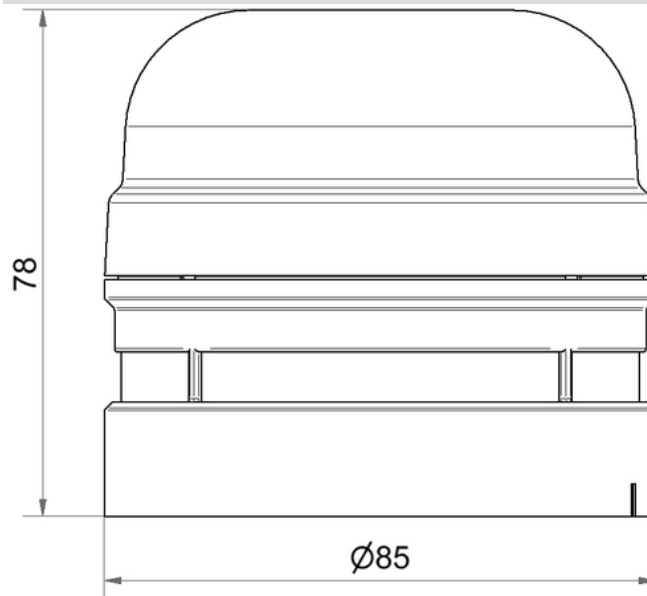

Midi Horns and Sirens / EvoSIGNAL

Midi Sounder 12/24VAC/DC GY

DRAWING

For additional installation and mounting information, refer to the appropriate user guide at www.werma.com. This printed copy is for information only and is subject to alteration.